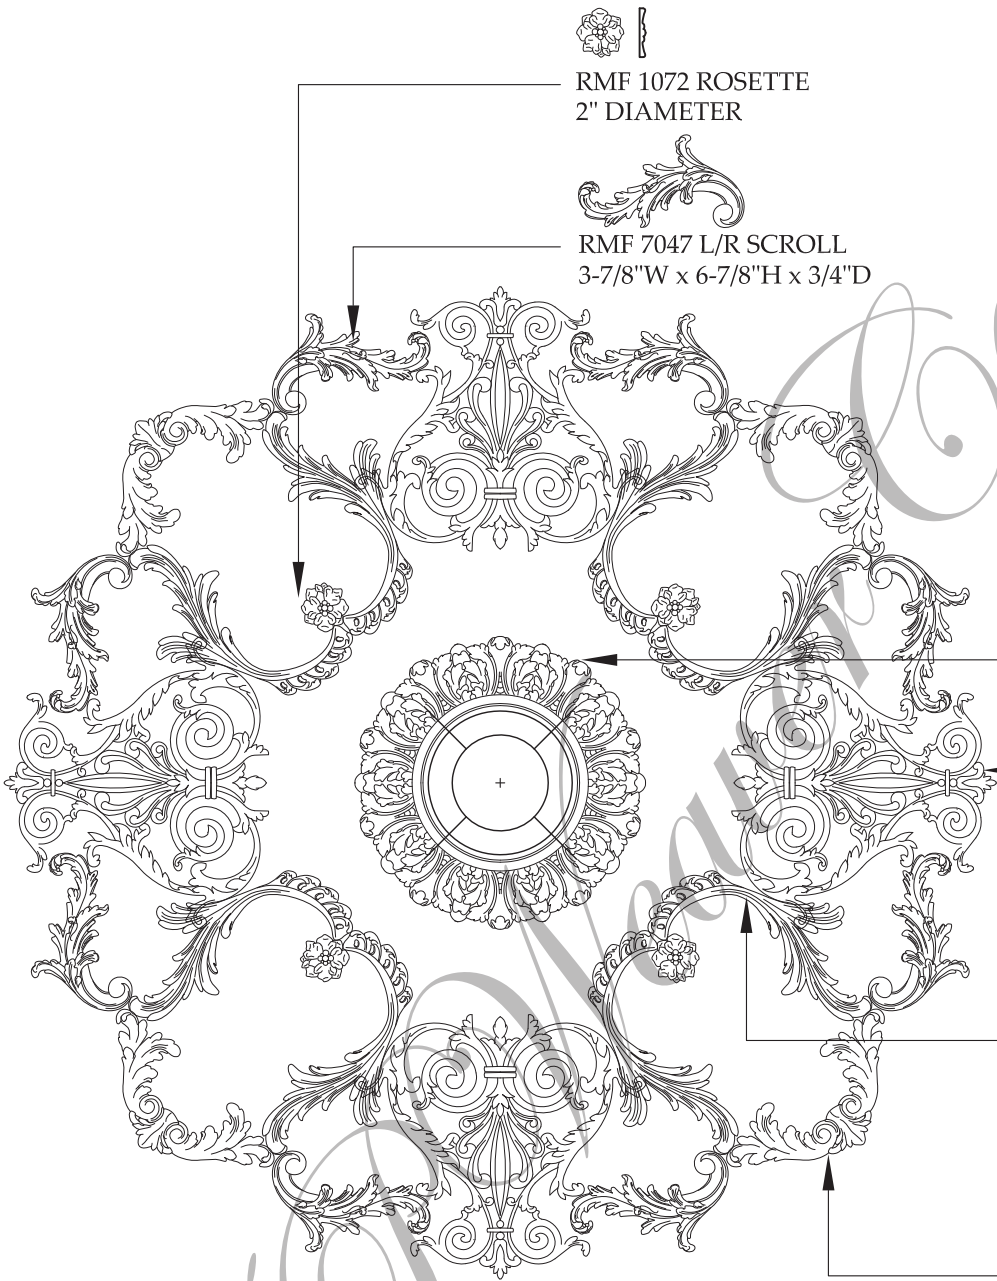

RMF 1072 ROSETTE
2" DIAMETER

RMF 7047 L/R SCROLL
3-7/8"W x 6-7/8"H x 3/4"D

RMF 7039 RING
12-3/16" O. DIA. x 5/8"D 6-7/16" I.
DIA.

RMF 6043 PALMETTE PANEL
CLOSED BACK
12"W x 11"H x 3/8"D

RMF 7010 B L/R SCROLL
4-1/4" W X 10-1/8" H X 3/4"D

RMF 1596 B ACANTHUS CENTER
8-1/2"W x 3-7/8"H x 3/4"D

OVER ALL SIZE: 41-1/2" DIAMETER

SCALE: 1-1/2" = 1'-0"

J.P. Weaver Company

FAX: (818) 500-1798 941 AIR WAY GLENDALE, CALIFORNIA, 91201 TEL: (818) 500-1740
WWW.JPWEAVER.COM & info@jpweaver.com

Ceiling Center Design #34
RMF 7039 Ring, with RMF 6043
Palmette Panel
Sht. 1/1